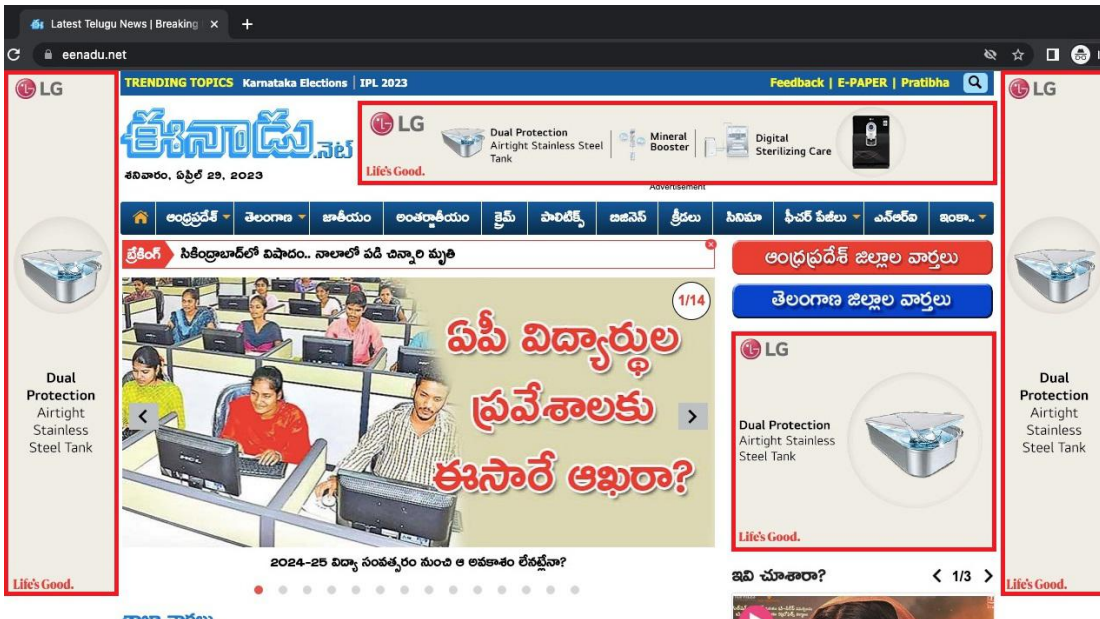

Eenadu.net - Digital Ratecard (FY 2023-24)

Roadblock:

Campaign Type	Page	Duration	Est. Impressions / Page views	Ad Dimensions	Reporting	Device & Geo	Rate
Roadblock	Home Page	24 Hours (1 Day)	Fixed Position for 1 day	Desktop: Leaderboard 728x90, Sky Scraper (Left & Right) 120x600, 300x250 pixels Mobile: 336x280 pixels	As per GAM	Mobile & Desktop – India	INR 10,00,000 (Net) + 18% GST
						Mobile & Desktop – AP & Telangana	INR 9,00,000 (Net) + 18% GST
						Mobile & Desktop – Hyderabad	INR 6,00,000 (Net) + 18% GST
						Mobile & Desktop – AP	INR 4,00,000 (Net) + 18% GST

T&C:

- Payment: 100% advance
- Ad Material: JPEG/GIF up to 50 KB.

Sample Screenshots:

Desktop

Mobile

Sustenance:

Campaign Type	Page	Duration	Device & Geo	Ad Dimensions	Reporting	Rate
Sustenance	Home Page +ROS	30 days	Mobile & Desktop – NRI	300x250, 336x280 pixels	As per GAM	CPM - INR 350 (Net)
Sustenance	Home Page +ROS	30 days	Mobile & Desktop – AP+TS / India	300x250, 336x280 pixels	As per GAM	CPM - INR 200 (Net)

T&C:

- Payment: 100% advance
- Ad Material: JPEG/GIF up to 50 KB.

Sample Screenshots:

Desktop

Mobile

Native Article:

Campaign Type	Page	Duration	Device & Geo	Article Prerequisites	Reporting	Rate
Native Article	Home Page	1 day per article	Mobile & Desktop – Global	A Telugu translated copy with a 300 word count limit, 2 HD images, 1 YouTube link and a landing page URL link	As per GA	INR 2,00,000 (Net) + 18% GST